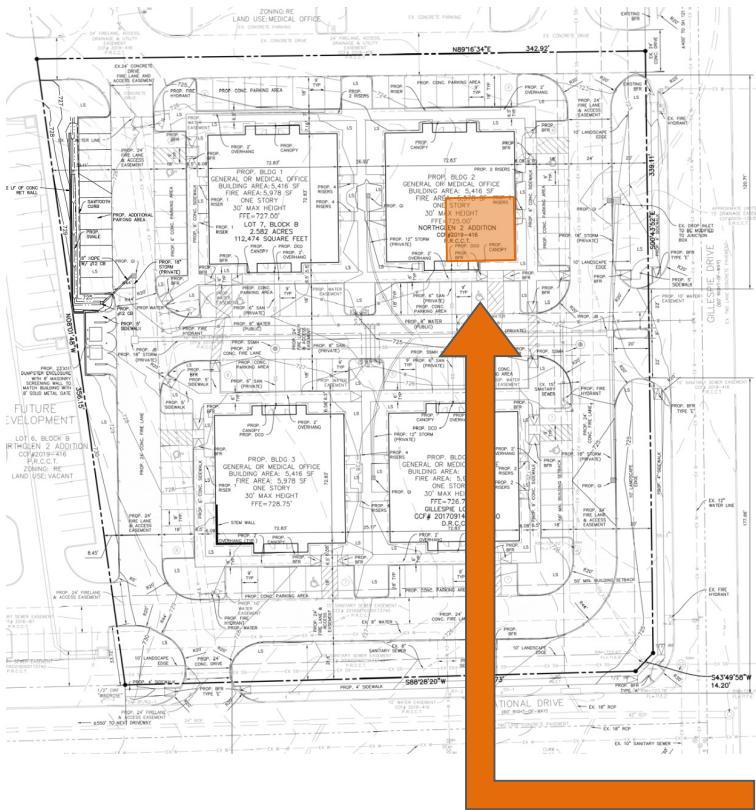

Location:

Acadian Office Park at
Ridgeview
9925 Gillespie Drive
Suite 2400
Plano, Texas 75025

Space Available:

Fully Finished Out
Medical Office Available
1,361 RSF

Site & Floor Plan

Floor Plan - Single Medical Office 1,361 RSF

Scale: 1/4" = 1'-0"

The information contained herein was obtained from sources deemed reliable; however Legacy Commercial LLC. makes no guarantees, warranties or representations as to the completeness or accuracy thereof, the presentation of this real estate information is subject to errors: omissions; change of price; subject to prior sale or lease; or withdrawal without notice.