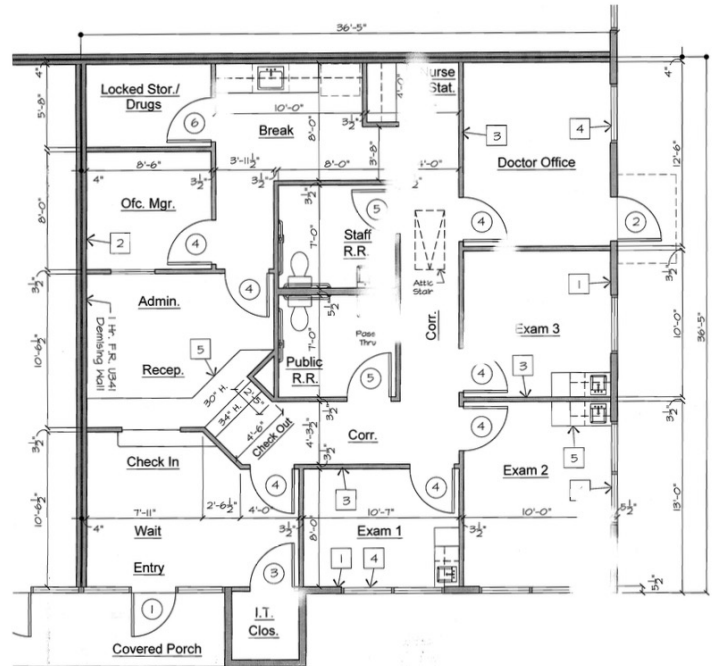

Location:

Acadian Office Park at
Ridgeview
9925 Gillespie Drive
Suite 2400
Plano, Texas 75025

Space Available:

Fully Finished Out
Medical Office Available
1,361 RSF

Site & Floor Plan

Floor Plan - Single Medical Office 1,361 RSF

Scale: 1/4" = 1'-0"

The information contained herein was obtained from sources deemed reliable; however Legacy Commercial LLC. makes no guarantees, warranties or representations as to the completeness or accuracy thereof, the presentation of this real estate information is subject to errors: omissions; change of price; subject to prior sale or lease; or withdrawal without notice.