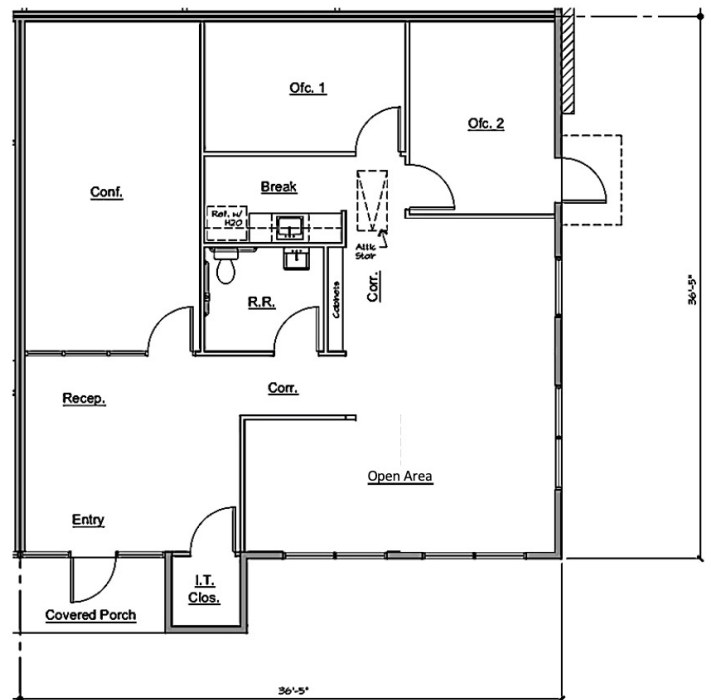

**Location:**  
 Acadian Office Park at  
 Ridgeview  
 9925 Gillespie Drive  
 Suite 4400  
 Plano, Texas 75025

**Space Available:**  
 Fully Finished Out  
 Professional Office Available  
 1,361 RSF

# Site & Floor Plan

Suite #400 Floor Plan - Single Office 1,361 RSF  
 Scale: 1/4" = 1'-0"

The information contained herein was obtained from sources deemed reliable; however Legacy Commercial LLC. makes no guarantees, warranties or representations as to the completeness or accuracy thereof, the presentation of this real estate information is subject to errors: omissions; change of price; subject to prior sale or lease; or withdrawal without notice.