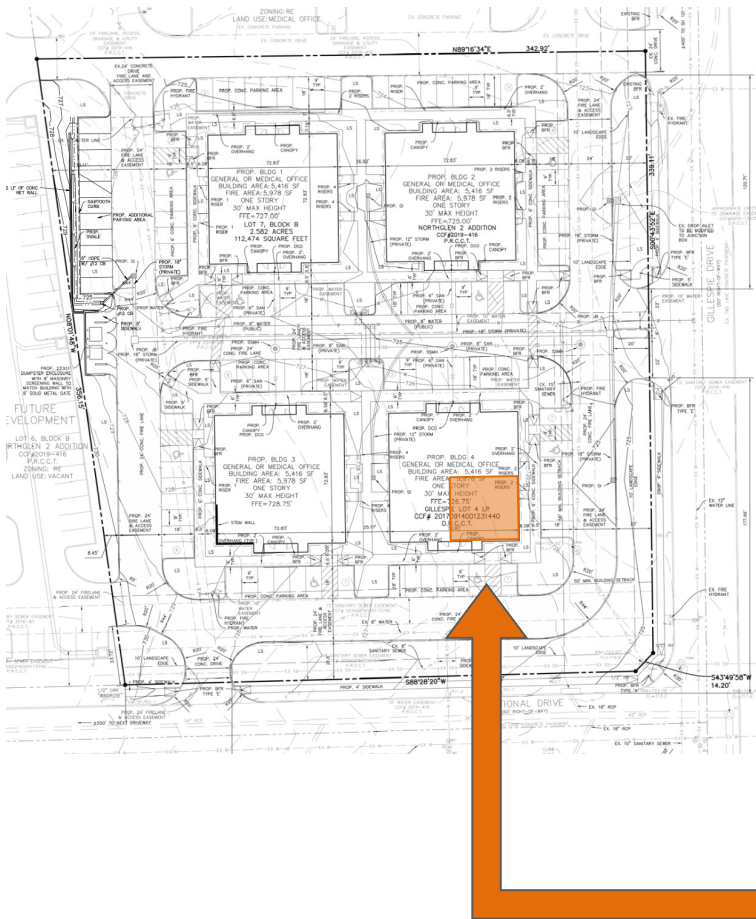

**Location:**  
 Acadian Office Park at  
 Ridgeview  
 9925 Gillespie Drive  
 Suite 4400  
 Plano, Texas 75025

**Space Available:**  
 Fully Finished Out  
 Professional Office Available  
 1,361 RSF

# Site & Floor Plan

Suite #400 Floor Plan - Single Office 1,361 RSF  
 Scale: 1/4" = 1'-0"

The information contained herein was obtained from sources deemed reliable; however Legacy Commercial LLC. makes no guarantees, warranties or representations as to the completeness or accuracy thereof, the presentation of this real estate information is subject to errors: omissions; change of price; subject to prior sale or lease; or withdrawal without notice.