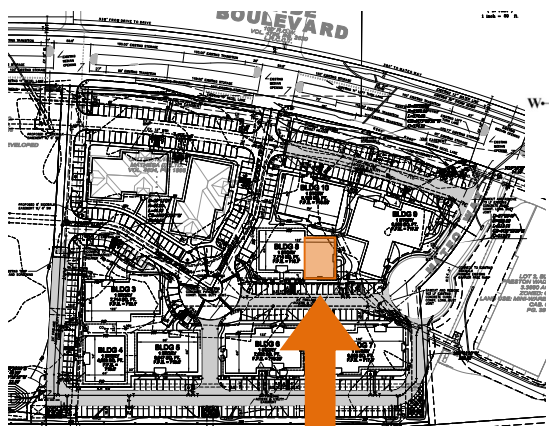

Location:
Mateo Office Park
8501 Wade Blvd.
Suite 890
Frisco, Texas 75034

Space Available:
Fully Finished Out
Professional Office Available
3,174 RSF

Site & Floor Plan

The information contained herein was obtained from sources deemed reliable; however Legacy Commercial LLC. makes no guarantees, warranties or representations as to the completeness or accuracy thereof, the presentation of this real estate information is subject to errors: omissions; change of price; prior to sale or lease; or withdrawal without notice.