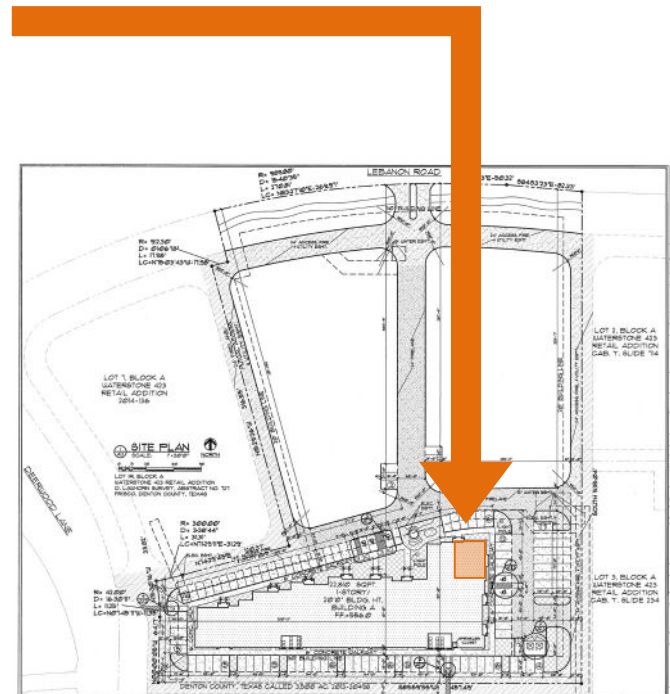

**Location:**  
 Waterstone Office Park  
 255 W. Lebanon Road,  
 Suite 106  
 Frisco, Texas 75034

**Space Available:**  
 Fully Finished  
 Medical Office Available  
 1,470 SF

# Floor & Site Plan

The information contained herein was obtained from sources deemed reliable; however Legacy Commercial LLC. makes no guarantees, warranties or representations as to the completeness or accuracy thereof, the presentation of this real estate information is subject to errors: omissions; change of price; subject to prior sale or lease; or withdrawal without notice.