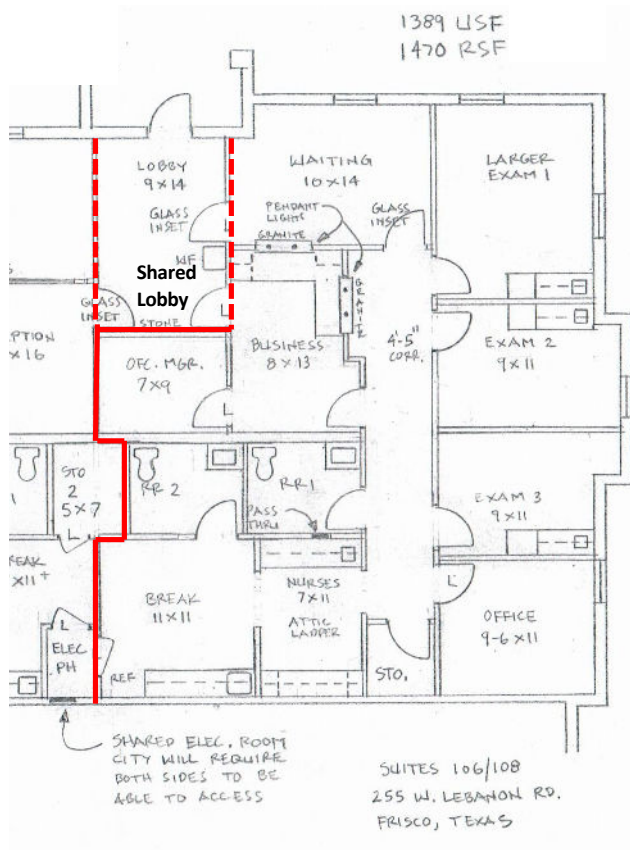

**Location:**  
 Waterstone Office Park  
 255 W. Lebanon Road,  
 Suite 106  
 Frisco, Texas 75034

**Space Available:**  
 Fully Finished  
 Medical Office Available  
 1,470 SF

# Floor & Site Plan

The information contained herein was obtained from sources deemed reliable; however Legacy Commercial LLC. makes no guarantees, warranties or representations as to the completeness or accuracy thereof, the presentation of this real estate information is subject to errors: omissions; change of price; subject to prior sale or lease; or withdrawal without notice.