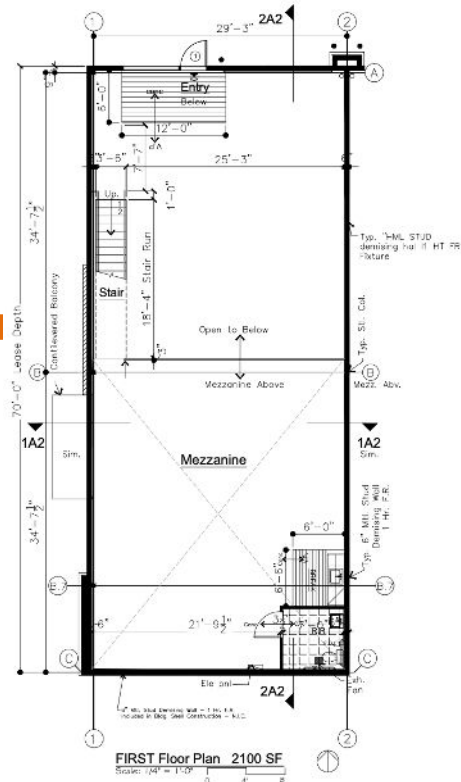

Location:
 Prime Office Showroom -
 Lewisville
 2601 E Highway 121, Suite
 111
 Lewisville, Texas 75056

Space Available:
 Fully Finished
 Flex Office / Showroom /
 Warehouse Space Available
 3,150 RSF

Site & Floor Plan