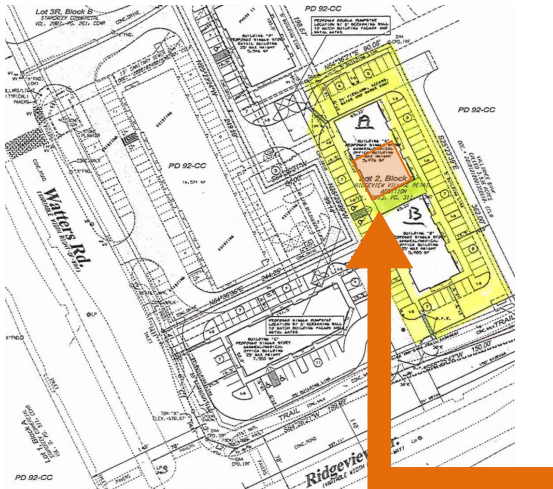

**Location:**  
Ridgeview Meadows  
940 Ridgeview Drive  
Suite 110  
Allen, TX 75013

**Space Available:**  
Fully Finished Out  
Professional Office Available  
3,573 RSF

## Site & Floor Plan

**1 FLOOR PLAN**  
SCALE: 1/4" = 1'-0"  
IMPERSONAL BASE DWG

The information contained herein was obtained from sources deemed reliable; however Legacy Commercial LLC. makes no guarantees, warranties or representations as to the completeness or accuracy thereof, the presentation of this real estate information is subject to errors: omissions; change of price; subject to prior sale or lease; or withdrawal without notice.