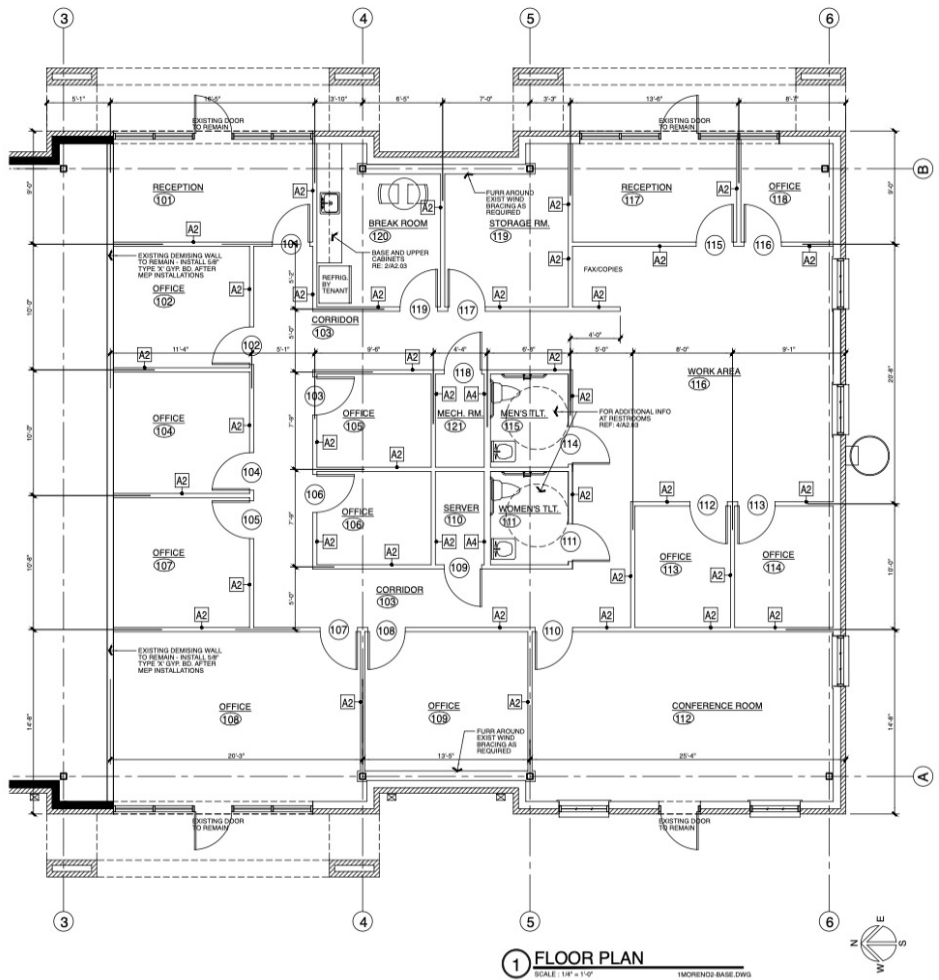

**Location:**  
Ridgeview Meadows  
940 Ridgeview Drive  
Suite 110  
Allen, TX 75013

**Space Available:**  
Fully Finished Out  
Professional Office Available  
3,573 RSF

## Site & Floor Plan

**1 FLOOR PLAN**  
SCALE: 1/4" = 1'-0"  
IMPERSONAL BASE DWG

The information contained herein was obtained from sources deemed reliable; however Legacy Commercial LLC. makes no guarantees, warranties or representations as to the completeness or accuracy thereof, the presentation of this real estate information is subject to errors: omissions; change of price; subject to prior sale or lease; or withdrawal without notice.